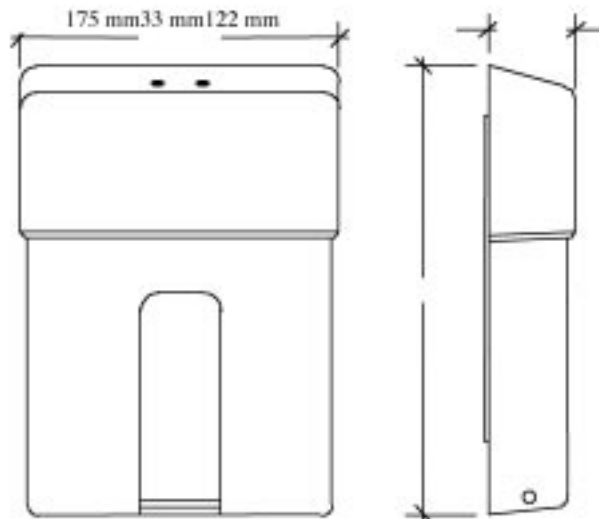

Technical drawings

Materials: Constructed from ABS. Dispenser can be recycled or disposed of in accordance with local regulations.

Packing: Individual units are packed in a polythene bag and fitted into a protective card sleeve.